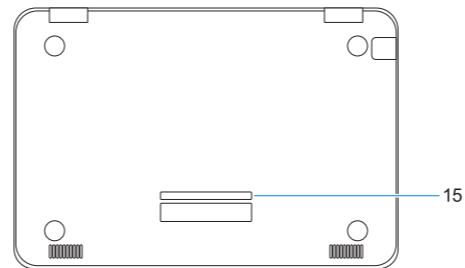

1. Kamera
2. Lampu status kamera
3. Mikrofon
4. Tombol daya
5. Slot kunci Noble wedge
6. Lampu status baterai
7. Jack audio universal
8. Speaker
9. Panel sentuh
10. Port USB 3.0
11. Port USB 3.0 dengan PowerShare

12. Port HDMI
13. Pembaca kartu microSD
14. Port konektor daya
15. Label tag servis

1. Camera
2. Đèn trạng thái camera
3. Micrô
4. Nút nguồn
5. Khe gắn khóa chêm Noble
6. Đèn trạng thái pin
7. Giắc âm thanh đa năng
8. Loa
9. Bàn di chuột
10. Cổng USB 3.0

11. Cổng USB 3.0 với tính năng PowerShare
12. Cổng HDMI
13. Đầu đọc thẻ microSD
14. Cổng đầu nối nguồn
15. Nhãn thẻ bảo trì

11. Puerto USB 3.0 con PowerShare
12. Puerto HDMI
13. Lector de tarjetas microSD
14. Puerto del conector de alimentación
15. Etiqueta de servicio

12. منفذ HDMI
13. قارئ بطاقة microSD
14. منفذ موصل التيار
15. ملصق علامة الخدمة

1. الكاميرا
2. مصباح حالة الكاميرا
3. الميكروفون
4. زر التيار
5. فتحة قفل Noble wedge
6. مصباح حالة البطارية
7. مقيس صوتي شامل
8. مكبرات الصوت
9. لوحة اللمس
10. منفذ USB 3.0
11. منفذ USB 3.0 مزود بـ PowerShare

OT3R4VA00