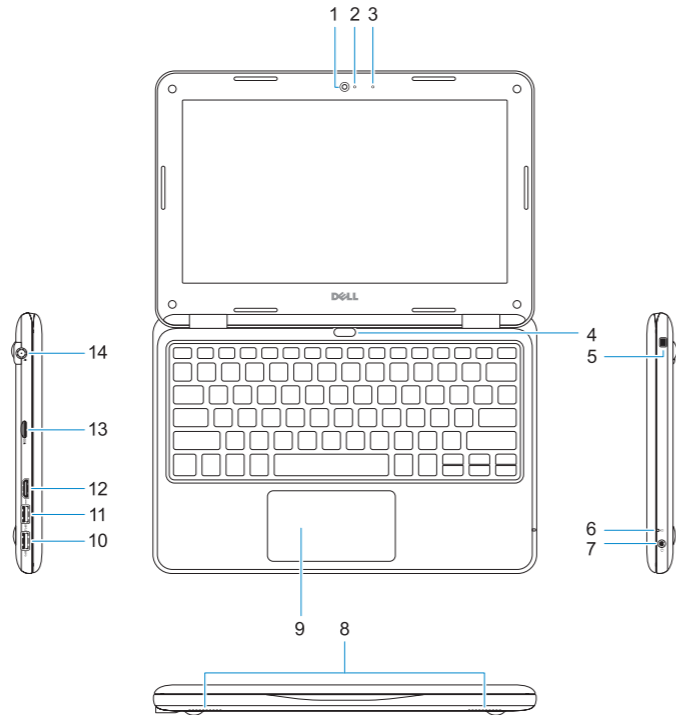

## Features

Fitur | Funciones | Tính năng | الميزات

1. Camera
2. Camera status light
3. Microphone
4. Power button
5. Noble wedge lock slot
6. Battery status light
7. Universal audio jack
8. Speakers
9. Touchpad
10. USB 3.0 port
11. USB 3.0 port with PowerShare